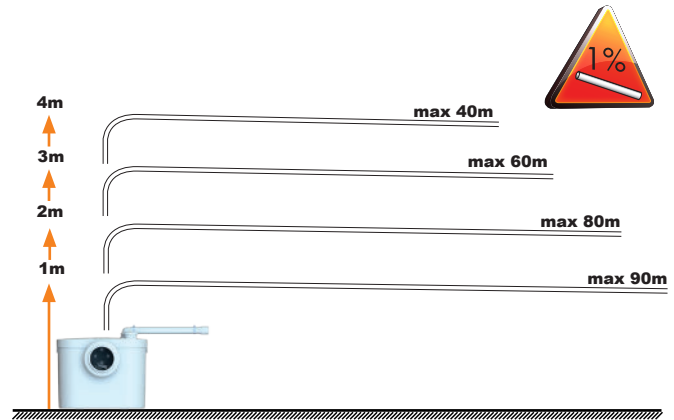

CE

1

2

3

Blank lined page with 22 horizontal lines for writing.

SANIBROYEUR UP

K70
220-240 V - 50/60 Hz
400 W - IP44 - 1,9A -
 **(class 1) - 5,4 Kg**
EN 12050-3

FRANCE