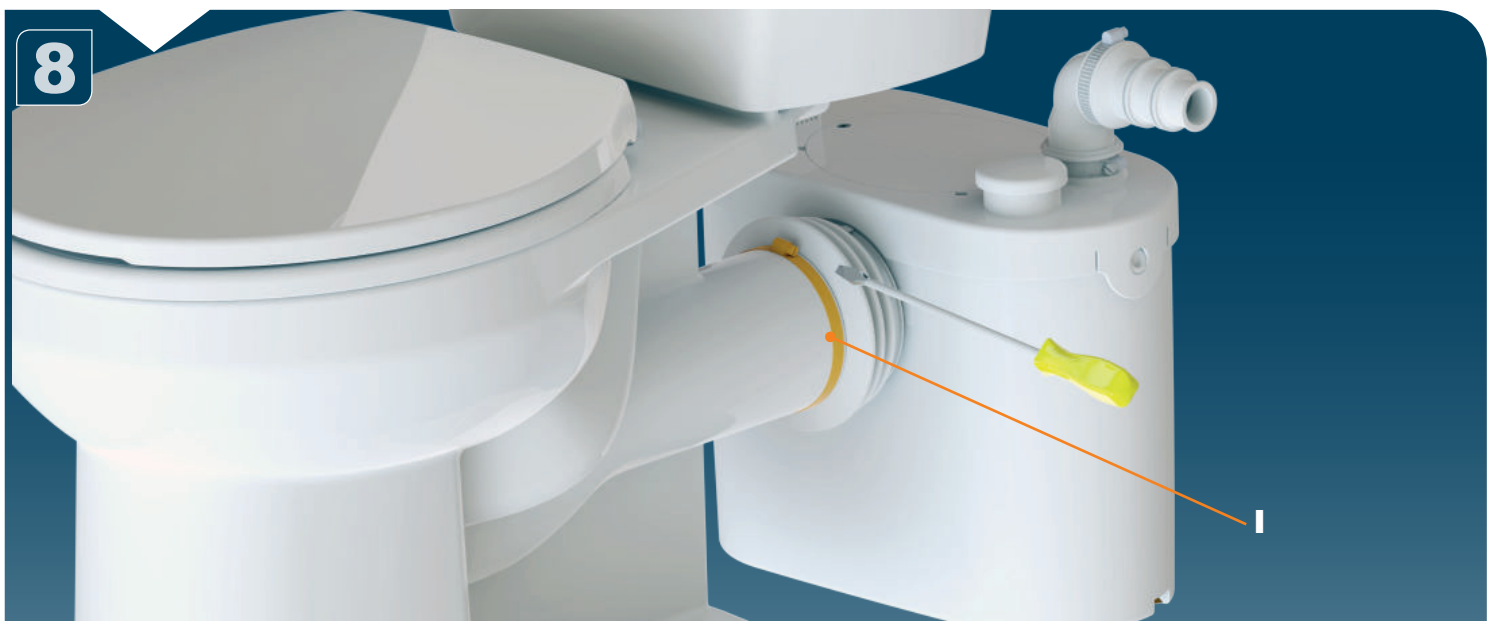

CE

1

2

3

Blank lined page with 22 horizontal lines for writing.

SANIBROYEUR UP

K70
220-240 V - 50/60 Hz
400 W - IP44 - 1,9A -
 **(class 1) - 5,4 Kg**
EN 12050-3

FRANCE