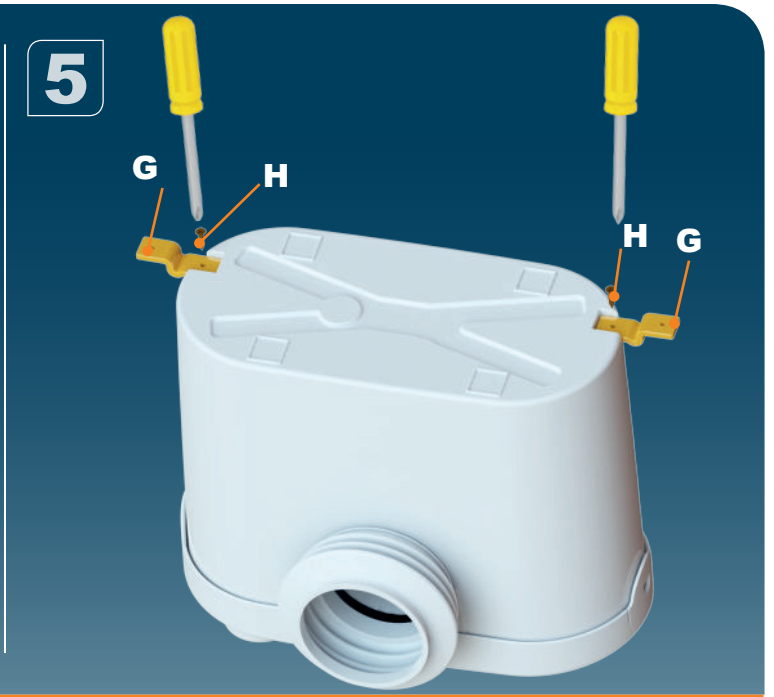

CE

1

2

3

Blank lined page with 22 horizontal lines for writing.

SANIBROYEUR UP

K70
220-240 V - 50/60 Hz
400 W - IP44 - 1,9A -
 **(class 1) - 5,4 Kg**
EN 12050-3

FRANCE