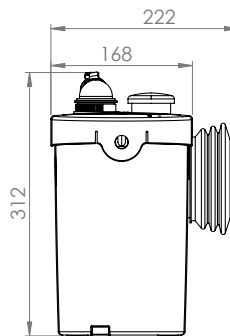

CE

1

2

3

Blank lined page with 22 horizontal lines for writing.

SANIBROYEUR UP

K70
220-240 V - 50/60 Hz
400 W - IP44 - 1,9A -
 **(class 1) - 5,4 Kg**
EN 12050-3

FRANCE