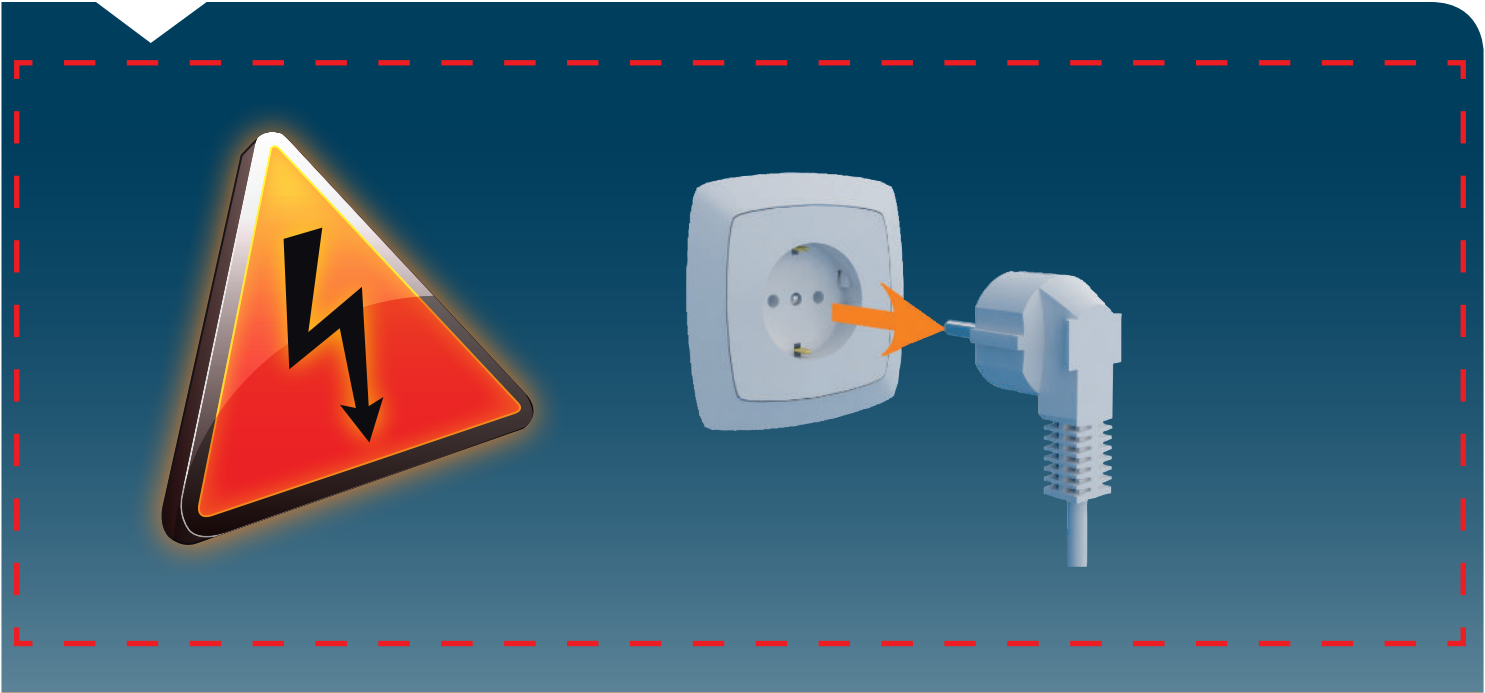

CE

1

2

3

Blank lined page with 22 horizontal lines for writing.

SANIBROYEUR UP

K70
220-240 V - 50/60 Hz
400 W - IP44 - 1,9A -
 **(class 1) - 5,4 Kg**
EN 12050-3

FRANCE