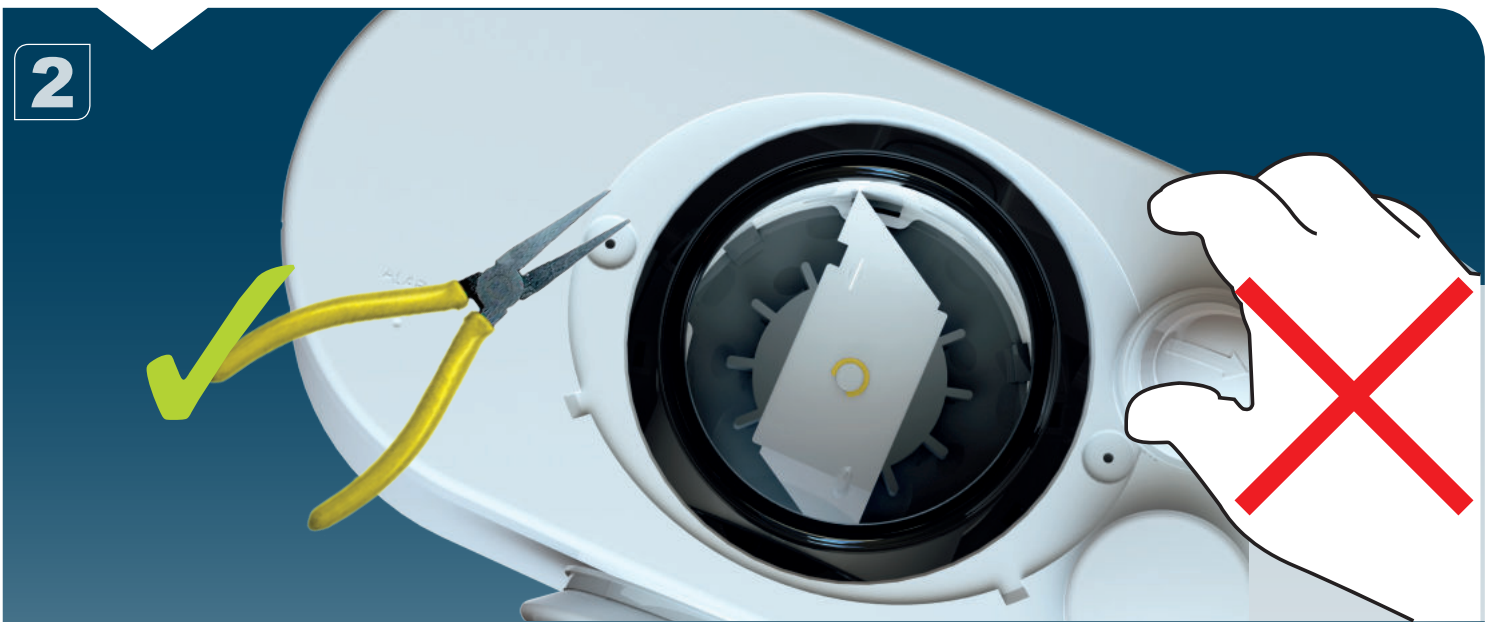

CE

1

2

3

Blank lined page with 22 horizontal lines for writing.

SANIBROYEUR UP

K70
220-240 V - 50/60 Hz
400 W - IP44 - 1,9A -
 **(class 1) - 5,4 Kg**
EN 12050-3

FRANCE