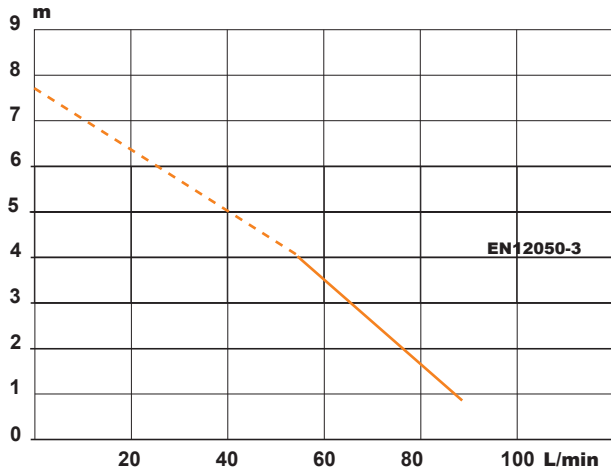

CE

1

2

3

Blank lined page with 22 horizontal lines for writing.

SANIBROYEUR UP

K70
220-240 V - 50/60 Hz
400 W - IP44 - 1,9A -
 **(class 1) - 5,4 Kg**
EN 12050-3

FRANCE