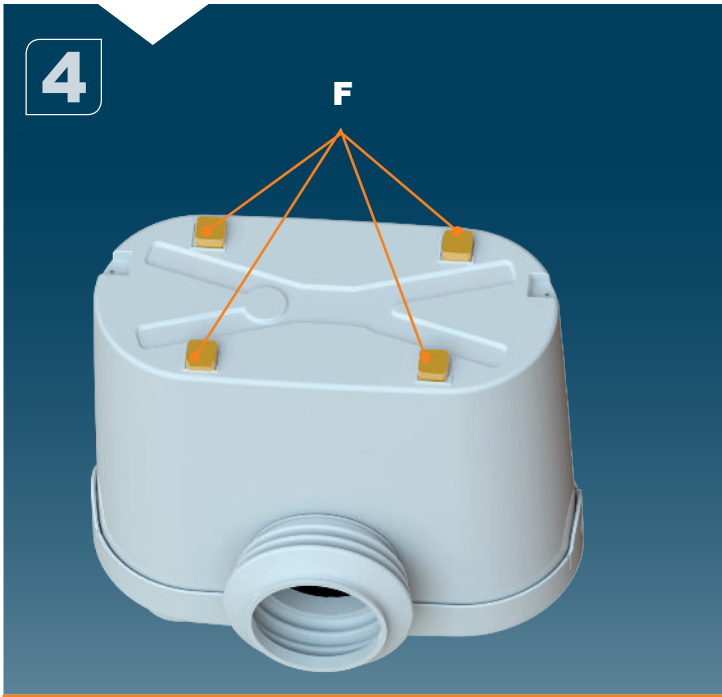

CE

1

2

3

Blank lined page with 22 horizontal lines for writing.

SANIBROYEUR UP

K70
220-240 V - 50/60 Hz
400 W - IP44 - 1,9A -
 **(class 1) - 5,4 Kg**
EN 12050-3

FRANCE