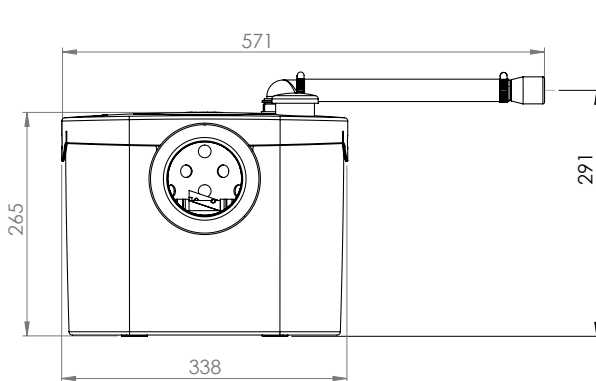

CE

1

2

3

Blank lined page with 22 horizontal lines for writing.

SANIBROYEUR UP

K70
220-240 V - 50/60 Hz
400 W - IP44 - 1,9A -
 **(class 1) - 5,4 Kg**
EN 12050-3

FRANCE