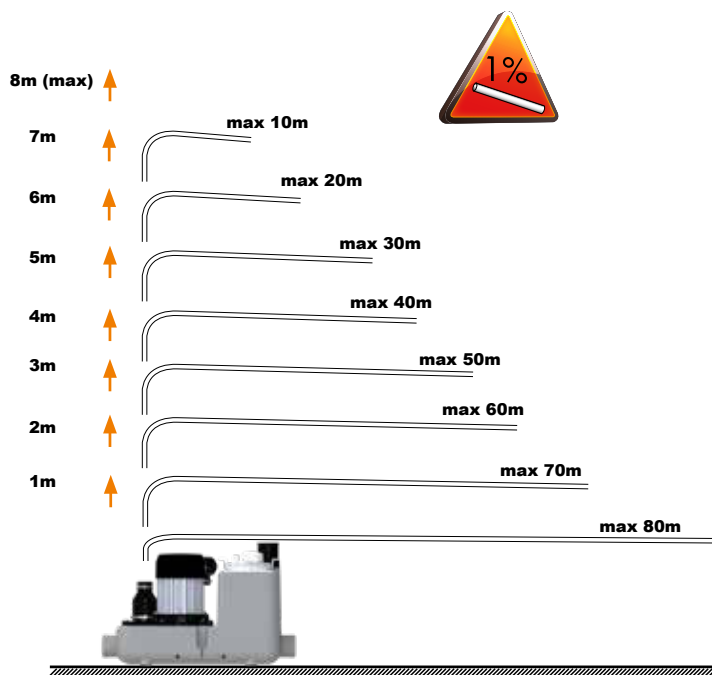

SERVICE HELPLINES

France
Tel. 01 44 82 25 55
Fax. 03 44 94 46 19

United Kingdom
Tel. 08457 650011 (Call from a land line)
Fax. 020 8842 1671

Ireland
Tel. 1850 23 24 25 (LOW CALL)
Fax. +353 46 97 33 093

Australia
Tel. +1300 554 779
Fax. +61.2.9882.6950

Deutschland
Tel. 0800 82 27 82 0
Fax. (060 74) 30928-90

Italia
Tel. 0382 6181
Fax. +39 0382 618200

España
Tel. +34 93 544 60 76
Fax. +34 93 462 18 96

Portugal
Tel. +35 21 911 27 85
Fax. +35 21 957 70 00

Suisse Schweiz Svizzera
Tel. +41 (0)32 631 04 74
Fax. +41 (0)32 631 04 75

Benelux
Tel. +31 475 487100
Fax. +31 475 486515

Sverige
Tel. +08-404 15 30

Norge
Tel. +08-404 15 30

Polska
Tel. (+4822) 732 00 33
Fax. (+4822) 751 35 16

РОССИЯ
Tel. (495) 258 29 51
Fax. (495) 258 29 51

Česká Republika
Tel. +420 266 712 855
Fax. +420 266 712 856

România
Tel. +40 724 364 543
service@saniflo.ro

Türkiye
Tel. +90 212 275 30 88
Fax. +90 212 275 90 58

Brazil
Tel. (11) 3052-2292

中国
Tel. +86(0)21 6218 8969
Fax. +86(0)21 6218 8970

South Africa
Tel. +27 (0) 21 286 00 28

Service information : www.sfa.biz