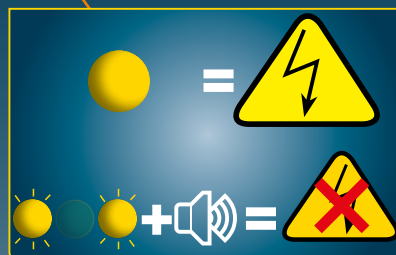

*option

SANICOM 1
220-240 V - 50-60 Hz
750W - CLASS 1
10Kg
Max temperature:
90°C for 5Min

SERVICE HELPLINES

France
Tel. 01 44 82 25 55
Fax. 03 44 94 46 19

United Kingdom
Tel. 08457 650011 (Call from a land line)
Fax. 020 8842 1671