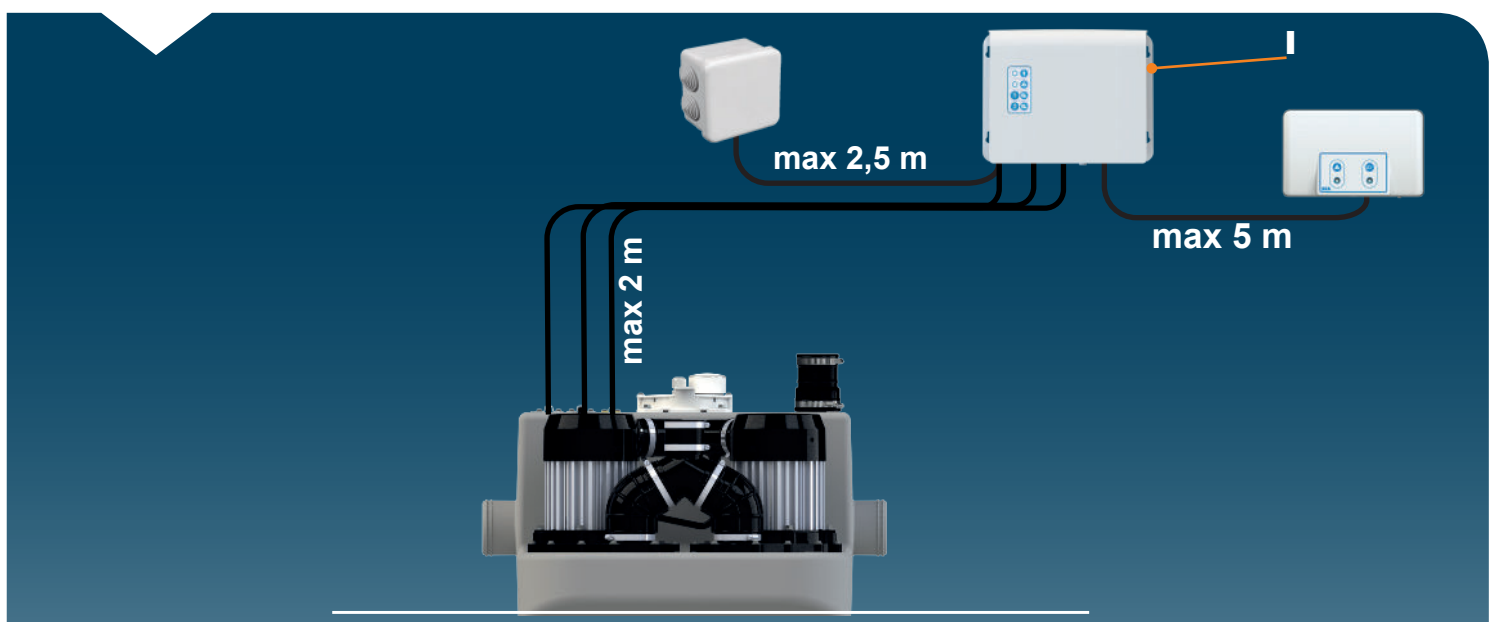

Ø 50mm Ext

F

8

Ø 50mm Ext

9

10

SANICOM2
220-240 V - 50-60 Hz
3000W CLASS 1
26 Kg
Max temperature:
90°C for 5Min

H(m)