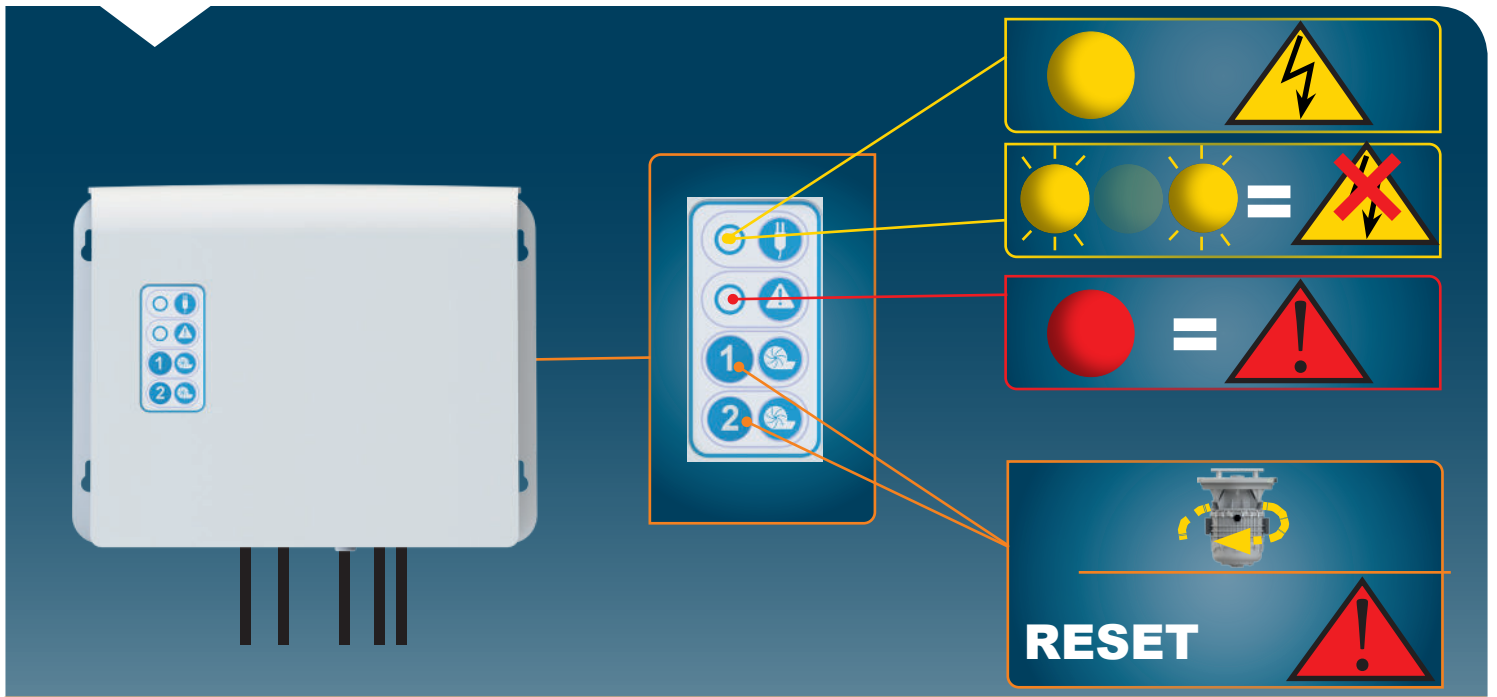

Ø 50mm Ext

F

8

Ø 50mm Ext

9

10

SANICOM2
220-240 V - 50-60 Hz
3000W CLASS 1
26 Kg
Max temperature:
90°C for 5Min

H(m)