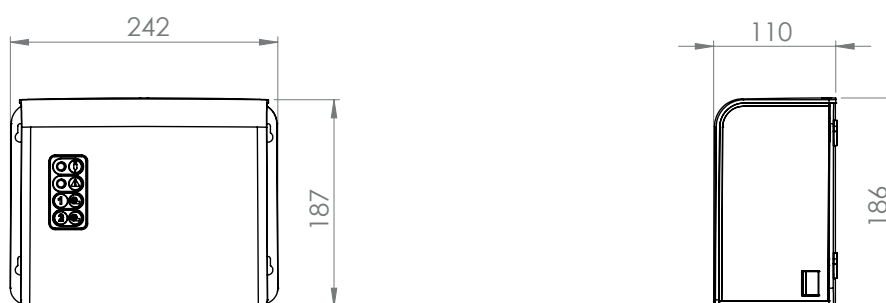

Ø 50mm Ext

F

8

Ø 50mm Ext

9

10

SANICOM2
220-240 V - 50-60 Hz
3000W CLASS 1
26 Kg
Max temperature:
90°C for 5Min

H(m)