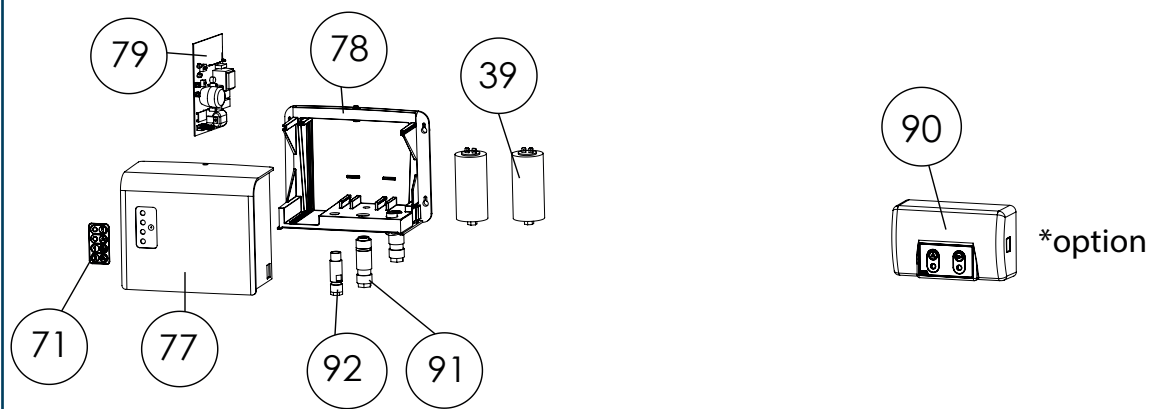

Ø 50mm Ext

F

8

Ø 50mm Ext

9

10

SANICOM2
220-240 V - 50-60 Hz
3000W CLASS 1
26 Kg
Max temperature:
90°C for 5Min

H(m)