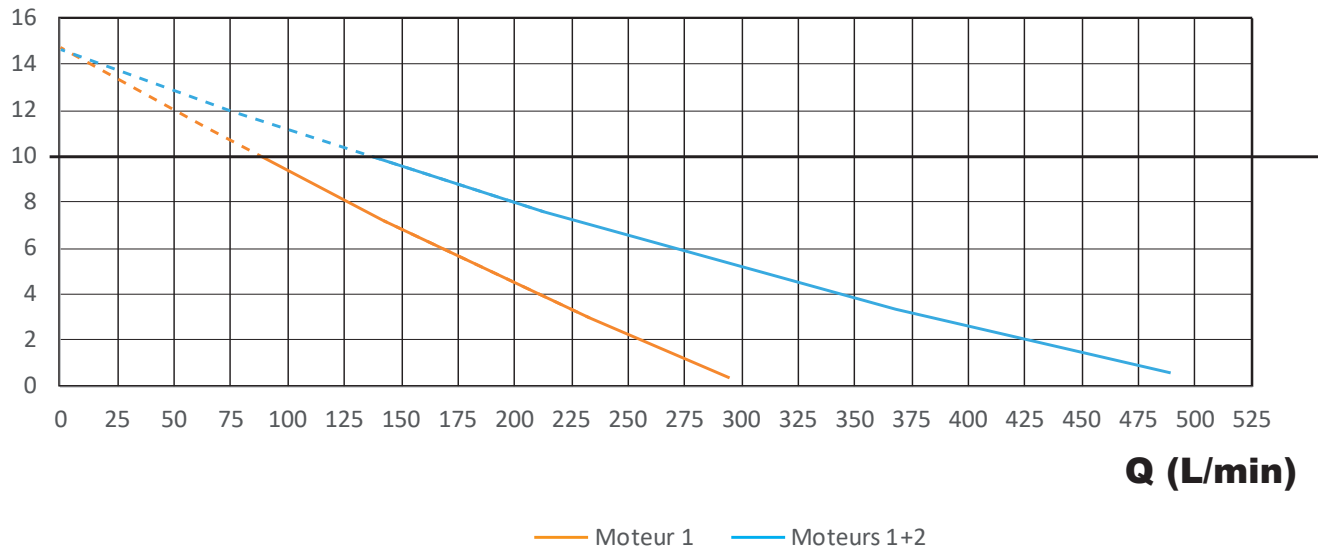

Ø 50mm Ext

F

8

Ø 50mm Ext

9

10

SANICOM2
220-240 V - 50-60 Hz
3000W CLASS 1
26 Kg
Max temperature:
90°C for 5Min

H(m)