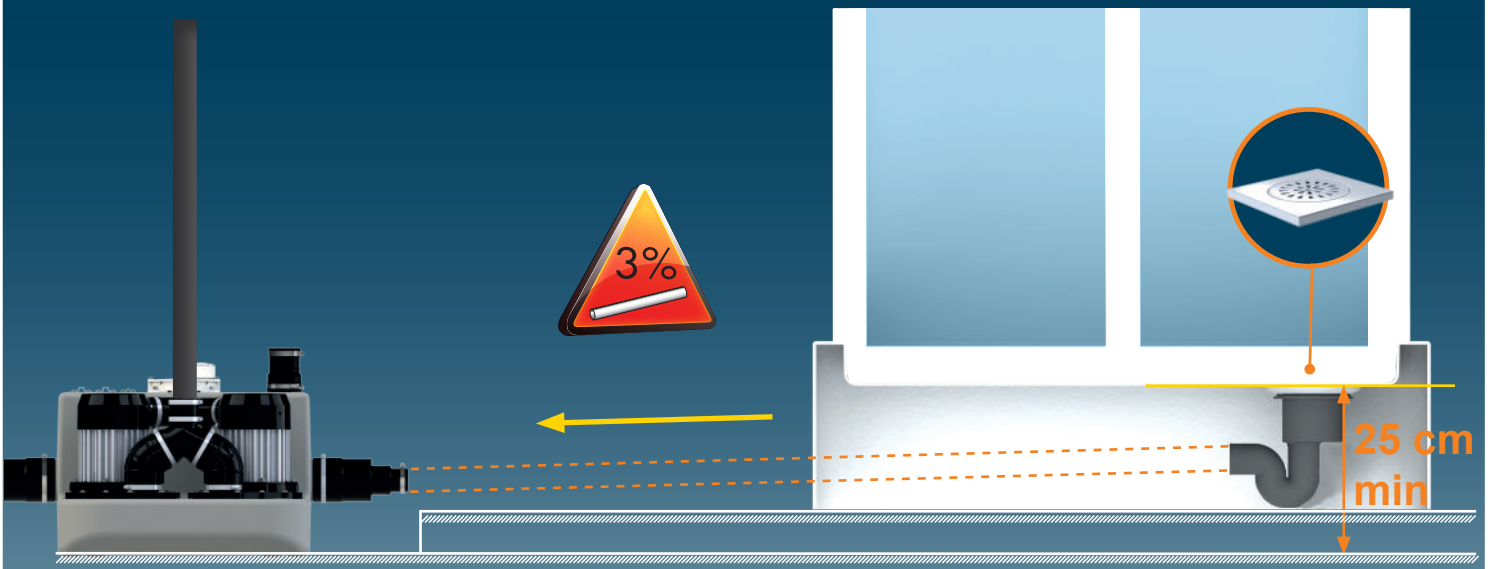

Ø 50mm Ext

F

8

Ø 50mm Ext

9

10

SANICOM2
220-240 V - 50-60 Hz
3000W CLASS 1
26 Kg
Max temperature:
90°C for 5Min

H(m)