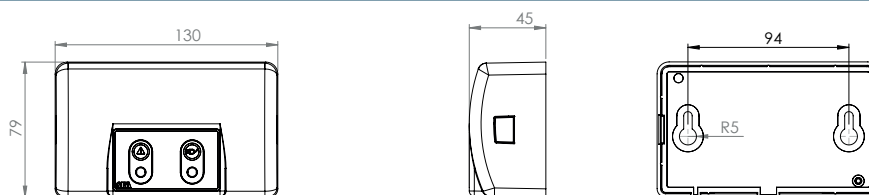

Ø 50mm Ext

F

8

Ø 50mm Ext

9

10

SANICOM2
220-240 V - 50-60 Hz
3000W CLASS 1
26 Kg
Max temperature:
90°C for 5Min

H(m)