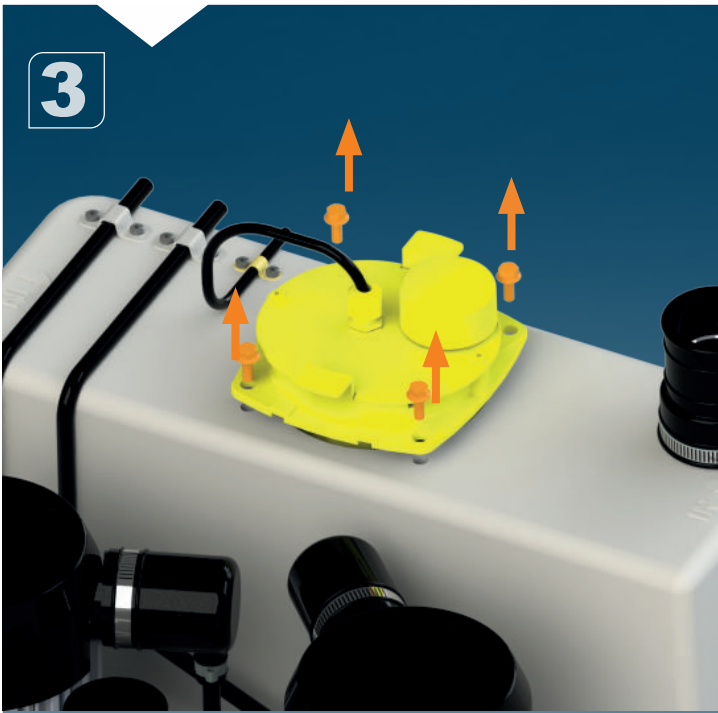

Ø 50mm Ext

F

8

Ø 50mm Ext

9

10

SANICOM2
220-240 V - 50-60 Hz
3000W CLASS 1
26 Kg
Max temperature:
90°C for 5Min

H(m)