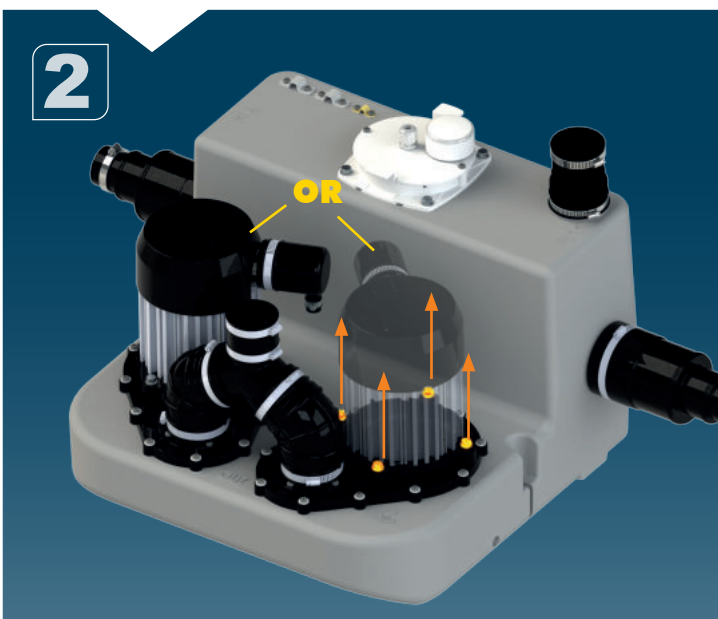

Ø 50mm Ext

F

8

Ø 50mm Ext

9

10

SANICOM2
220-240 V - 50-60 Hz
3000W CLASS 1
26 Kg
Max temperature:
90°C for 5Min

H(m)