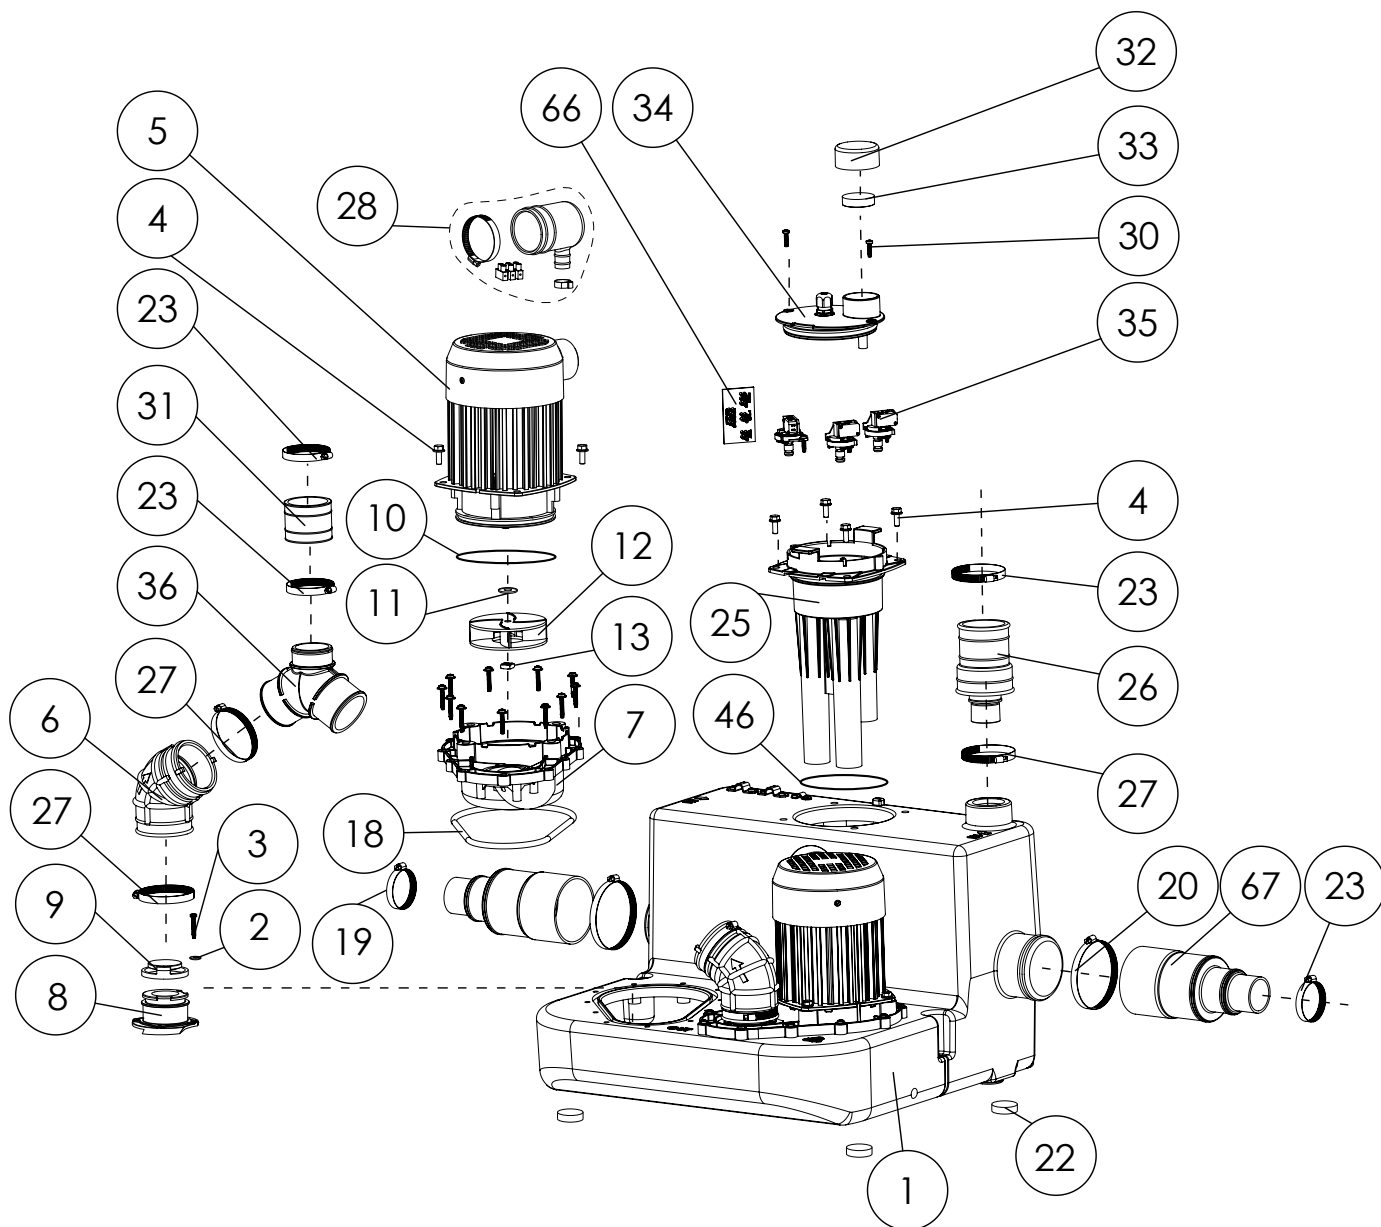

Ø 50mm Ext

F

8

Ø 50mm Ext

9

10

SANICOM2
220-240 V - 50-60 Hz
3000W CLASS 1
26 Kg
Max temperature:
90°C for 5Min

H(m)