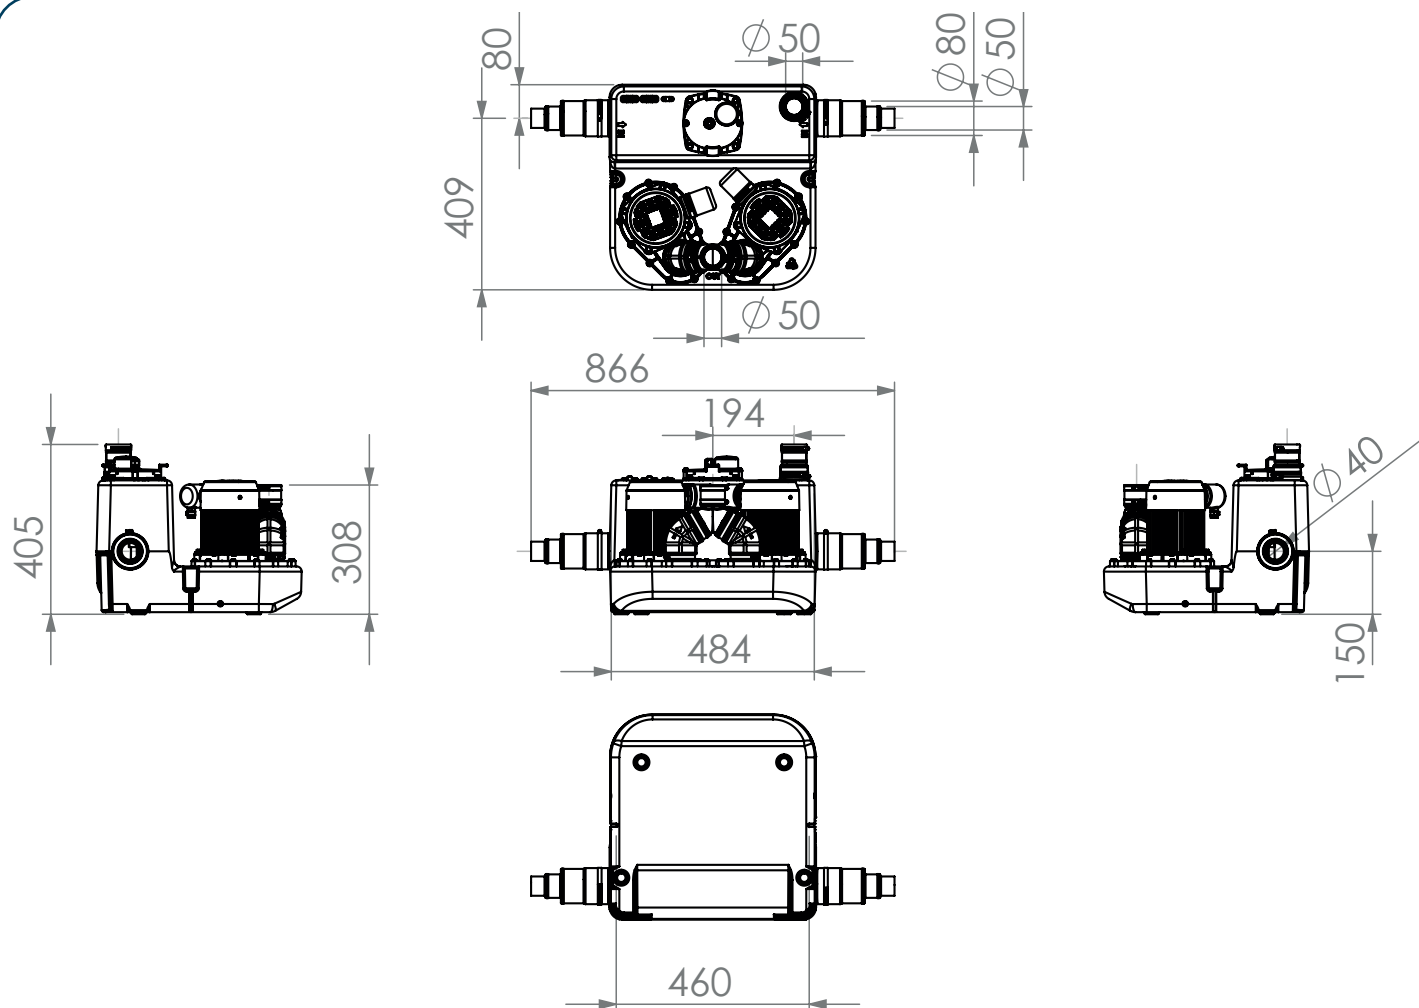

Ø 50mm Ext

F

8

Ø 50mm Ext

9

10

SANICOM2
220-240 V - 50-60 Hz
3000W CLASS 1
26 Kg
Max temperature:
90°C for 5Min

H(m)