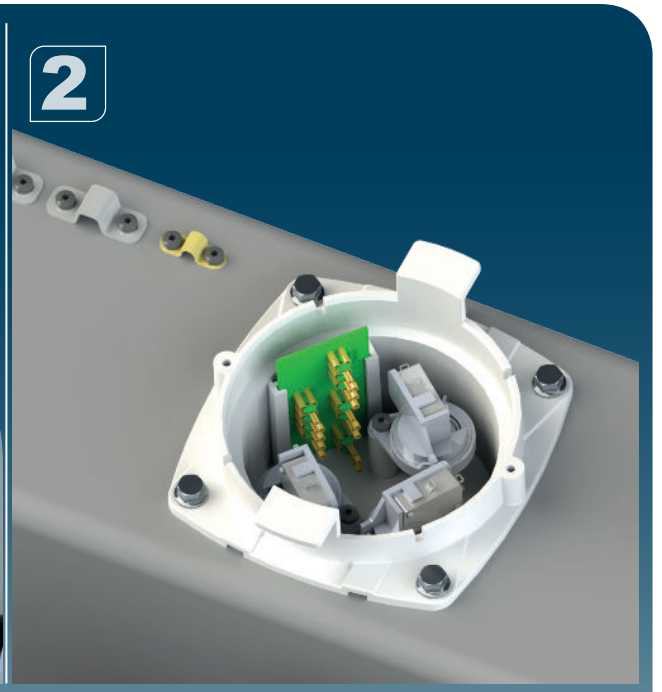

Ø 50mm Ext

F

8

Ø 50mm Ext

9

10

SANICOM2
220-240 V - 50-60 Hz
3000W CLASS 1
26 Kg
Max temperature:
90°C for 5Min

H(m)