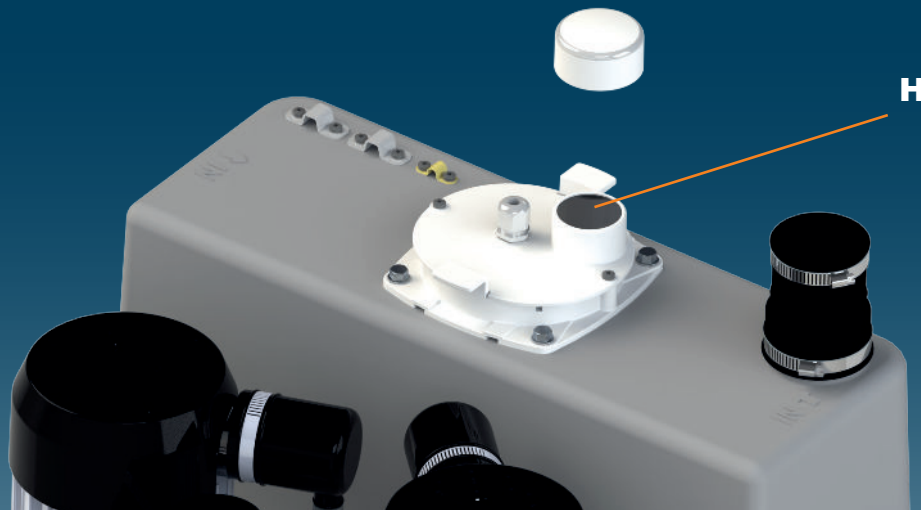

Ø 50mm Ext

F

8

Ø 50mm Ext

9

10

SANICOM2
220-240 V - 50-60 Hz
3000W CLASS 1
26 Kg
Max temperature:
90°C for 5Min

H(m)