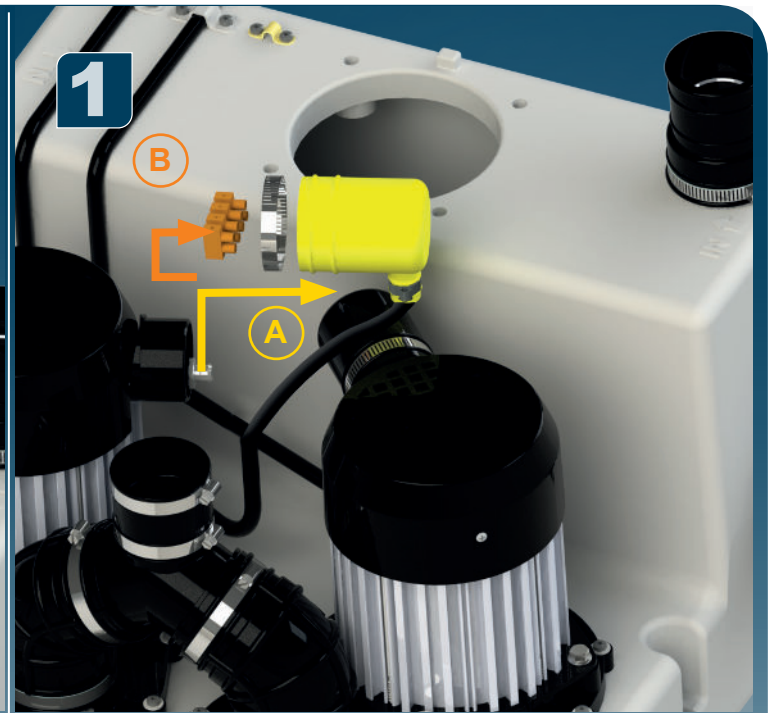

Ø 50mm Ext

F

8

Ø 50mm Ext

9

10

SANICOM2
220-240 V - 50-60 Hz
3000W CLASS 1
26 Kg
Max temperature:
90°C for 5Min

H(m)