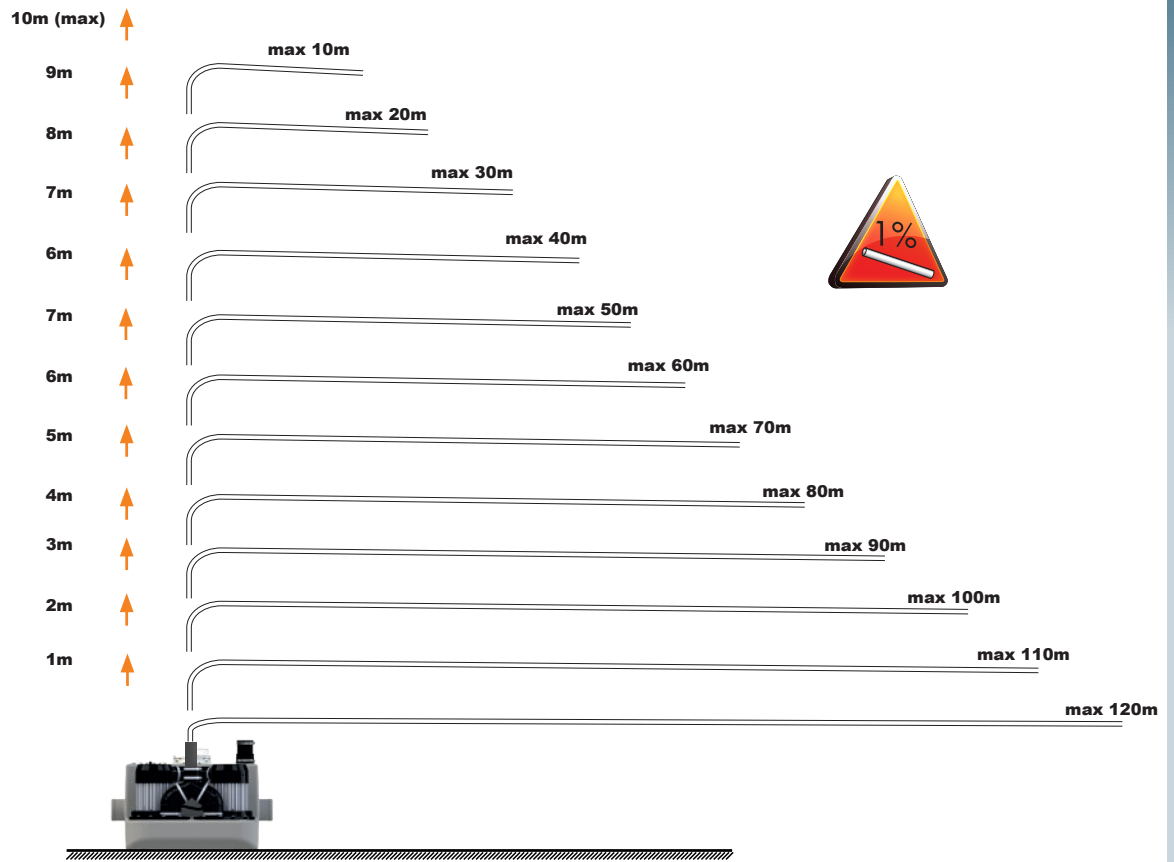

Ø 50mm Ext

F

8

Ø 50mm Ext

9

10

SANICOM2
220-240 V - 50-60 Hz
3000W CLASS 1
26 Kg
Max temperature:
90°C for 5Min

H(m)