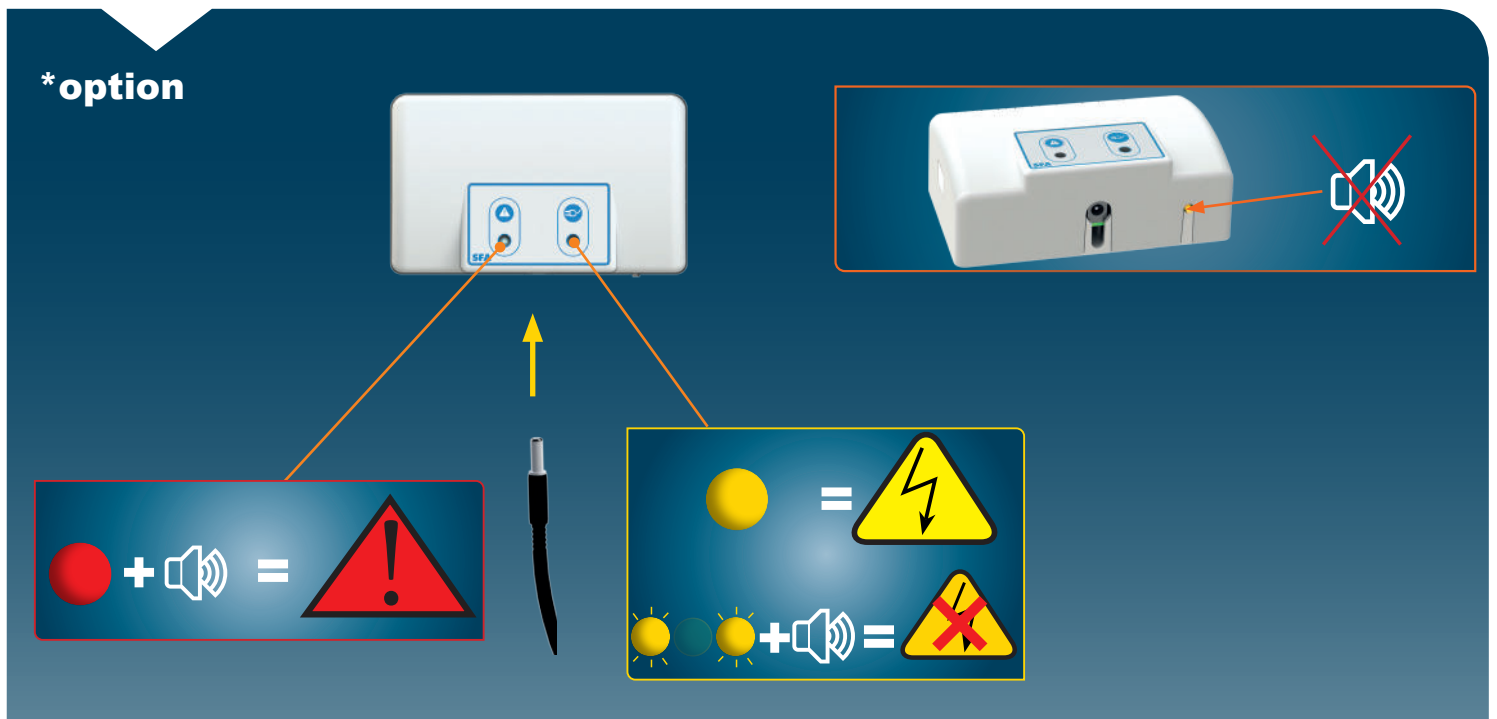

Ø 50mm Ext

F

8

Ø 50mm Ext

9

10

SANICOM2
220-240 V - 50-60 Hz
3000W CLASS 1
26 Kg
Max temperature:
90°C for 5Min

H(m)