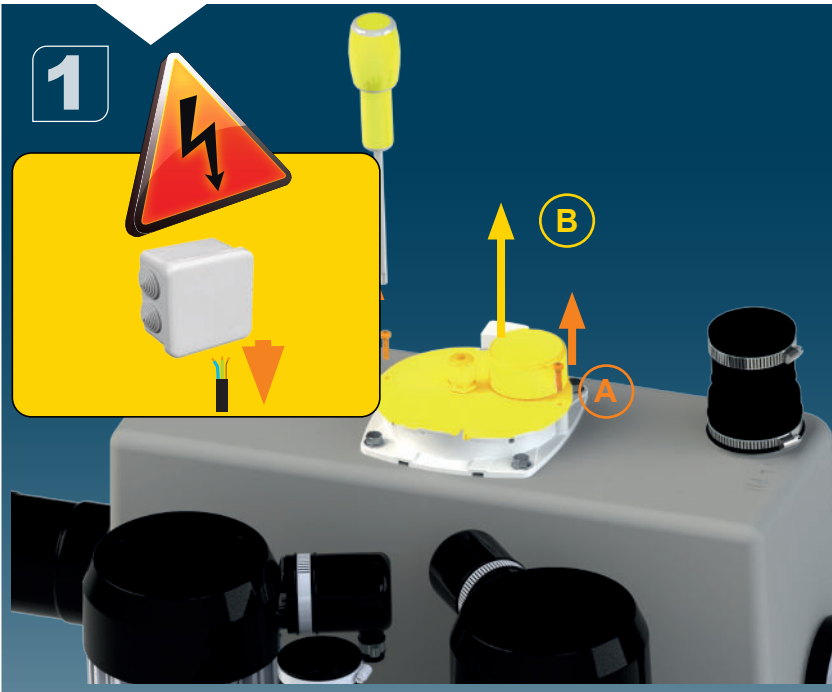

Ø 50mm Ext

F

8

Ø 50mm Ext

9

10

SANICOM2
220-240 V - 50-60 Hz
3000W CLASS 1
26 Kg
Max temperature:
90°C for 5Min

H(m)